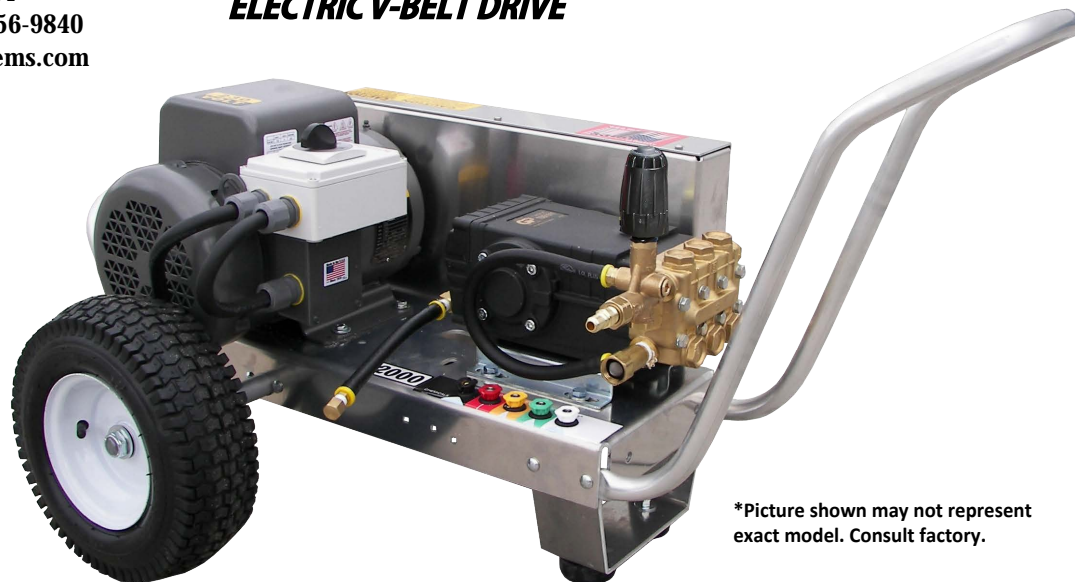

## EAGLE SERIES ELECTRIC V-BELT DRIVE

\*Picture shown may not represent exact model. Consult factory.

EB4030E3G402

# 4GPM@3000PSI

230V/3PH/17A  
7.5HP

TSS1511SG Pump

EM3616T Motor

### Standard Accessories

- ◆ Gun/wand assembly w/quick connects
- ◆ 50' high pressure hose w/quick connects
- ◆ Chemical injector assembly w/quick connects
- ◆ 4 color-coded QC spray nozzles
- ◆ 1 color-coded QC chemical nozzle

### Standard Features

- ◆ Revolutionary aircraft grade aluminum frame with dual handles (no welds to fail)
- ◆ Lifetime frame warranty
- ◆ Choice of reliable AR, Cat and General pumps
- ◆ 3VX belt system offers balanced power transfer
- ◆ 50 mesh inlet water filter
- ◆ Adjustable pressure unloader
- ◆ Pneumatic tires
- ◆ Dual padded shock absorbing feet
- ◆ 3/4" cold-rolled steel threaded axle
- ◆ Low speed pump and thermo-sensor (prevents overheating in bypass mode)
- ◆ TEFC Commercial/Industrial motors
- ◆ Heavy duty motor controls in NEMA enclosure w/12' power cord (no GFCI or plug)